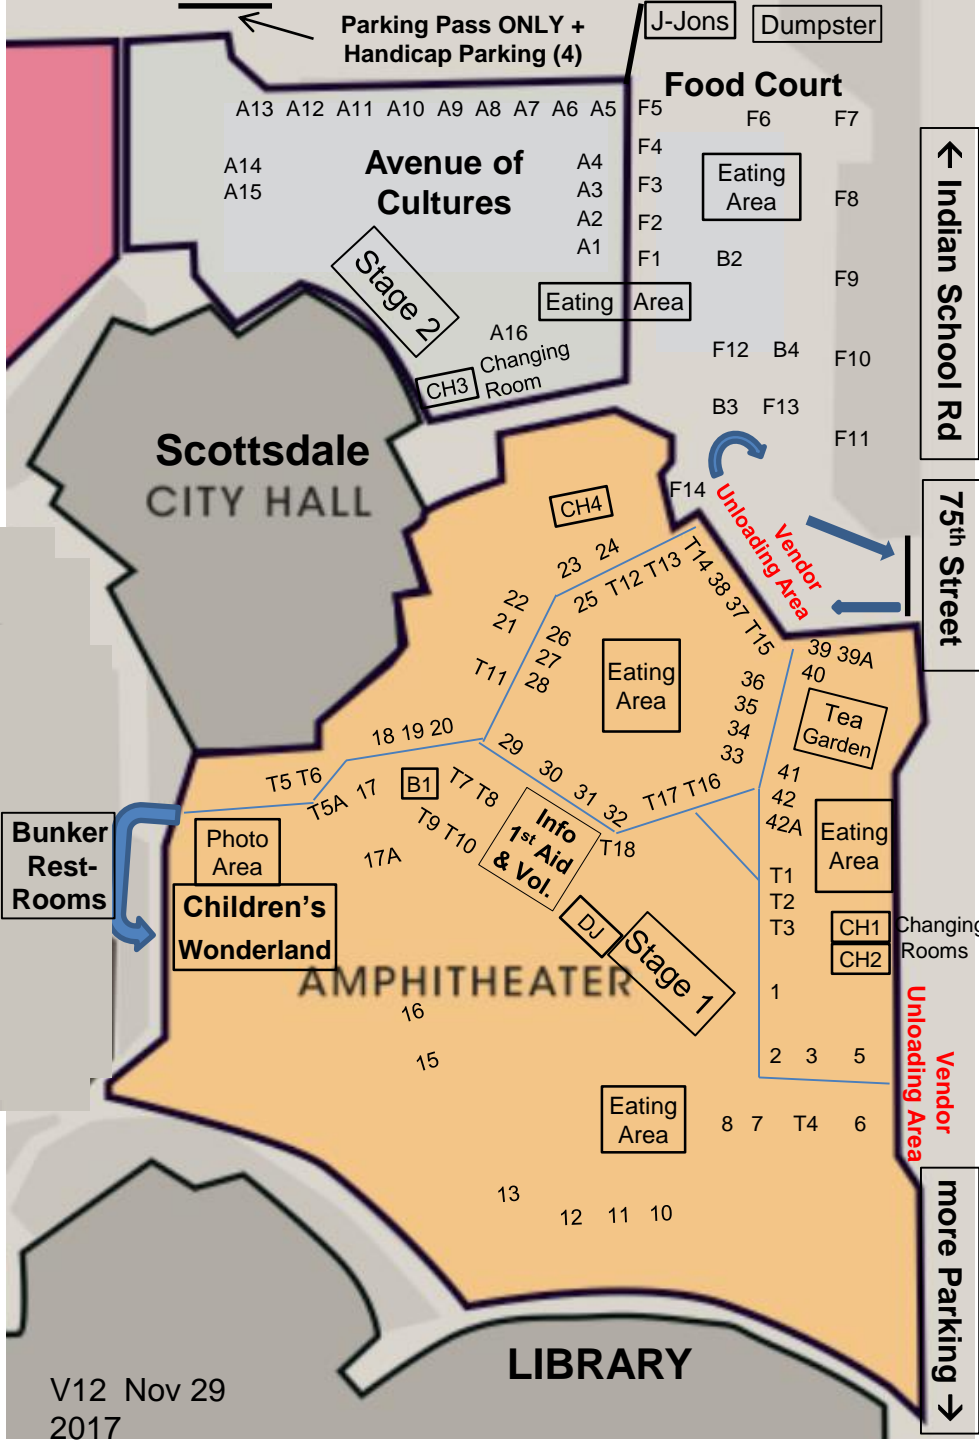

22nd Annual Asian Festival Map

Scottsdale Civic Center Amphitheater

3939 N 75th St, Scottsdale **Dec 2-3, 2017**

- AAAA Booths / Stages**
- AAAA Information Booth & First Aid
 - Avenue of Cultures (16 Booths)
 - Children's Wonderland w/Photo Area
 - Tea Garden
 - Stage 1 - Main Stage
 - Stage 2 - Cultural / Community Stage

- Food Booths**
- F1 - Indian Delhi Palace
 - F2 - Chinese Egg Roll
 - F3 - Laotian Cuisine
 - F4 - Korean Asiana Market Mesa
 - F5 - Chinoz Grill (Asian Fusion)
 - F6 - Flippin' Rice Filipino
 - F7 - Pho King Vietnamese
 - F8 - Thai Saap Cuisine
 - F9 - Yatai Ramen Japanese
 - F10 - Satay Hut Indonesian
 - F11 - Cambodian Lemon Grass Shack
 - F12 - Japanese Cuisine - Takoyaki
 - F13 - Pokitrition
 - F14 - Korean Cuisine

- Vendor Tables**
- T1 - Coronado Elementary School
 - T2 - Cathy's Golden Gifts
 - T3 - Catholic Charities
 - T4 - Scottsdale Police Dept
 - T5A - Rachael Li - Independent Broker
 - T5 - Japanese Style
 - T6 - NY Life
 - T7 - American Liver Foundation
 - T8 - AZ TeleHealth
 - T9 - DirecTV
 - T10 - Laras Media
 - T11 - Jlac Insurance & Consulting
 - T12 - Anita for Arizona
 - T13 - Wat Promkunaram and Wat Samakki Buddhist Temples
 - T14 - Color Street
 - T15 - Doterra Essential Oils
 - T16 - Supershag Jewelry - Csaba
 - T17 - Sakala Collections
 - T18 - Daiko Drums